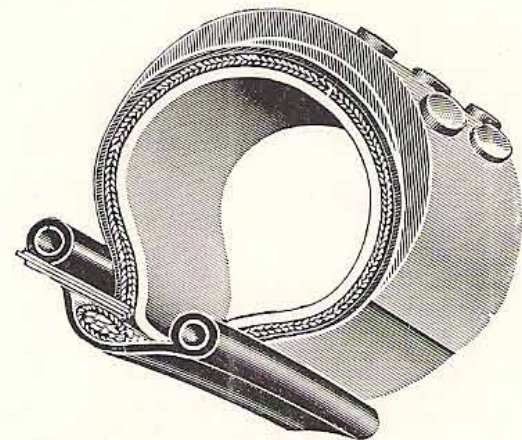

Motor Cycle.

"Trident" Tyres.

Beaded Edge.

(For Motor Cycles and Cycle Cars of 3½ h.p. and over).

Sizes.	PRICES.					
	Code.	Per Cover.	Code.	Per Tube.	Per Cover and Tube.	
26 {	2¼	Unifex	32/-	Regina	9/9	41/9
	2½	Unalufes	35/-	Inomans	10/-	45/-

Motor Cycle. "Semelle" Tyres.

(Steel Studded Leather Tread).

Wired Edge.

Sizes.	PRICES.					
	Code	Per Cover.	Code.	Per Tube.	Per Cover and Tube	
26 × {	2*	Uralo	37/-	Roresco	9/6	46/6
	2 $\frac{1}{4}$ *	Uram	40/-	Regina	9/9	49/9
	2 $\frac{3}{8}$ *	Uramio	40/6	Ucalio	10/6	51/-
	2 $\frac{1}{2}$	Uramuta	43/-	Inomans	10/-	53/-