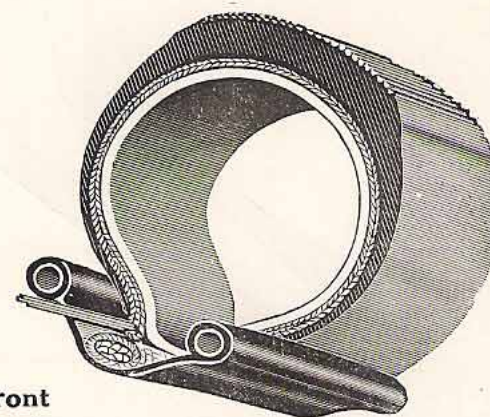

Motor Cycle Tyres.

Motor Cycle.

"Semelle" Tyres.

(Steel Studded Leather Tread).

Beaded Edge.

Sizes.	PRICES.				
	Code.	Per Cover.	Code.	Per Tube.	Per Cover and Tube.
24 × 2	Unefis	36/6	Majorinus	9/3	45/9
26 × { 2 * 2¼* 2⅜ 2½	Unicoles	37/6	Roresco	9/6	47/-
	Unisor	40/-	Regina	9/9	49/9
	Unista	41/-	Ucalio	10/6	51/6
	Univario	44/-	Inomans	10/-	54/-

* These sizes fit the same rim.

Motor Cycle.

Light Tyres.

Wired Edge.

(For Side-cars, Tradesmen's Carriers, Light Motor Cycles and front wheels only of Motor Cycles and Cycle Cars of $3\frac{1}{2}$ h.p. and over).